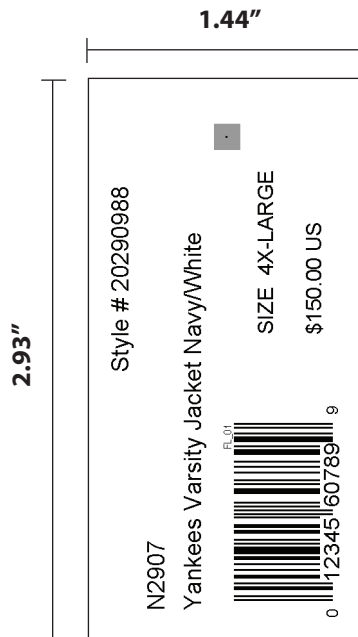

## Lids Product Guide

Price Sticker

Hard Tag